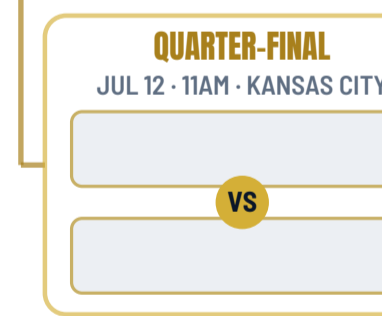

FIFA WORLD CUP 2026

UNITED STATES · CANADA · MEXICO

FINAL

GROUP A

MEXICO · SOUTH AFRICA · SOUTH KOREA · CZECHIA

MEX vs RSA	JUN 12 · 5AM · MEXICO CITY, MEX
KOR vs CZE	JUN 12 · 12PM · GUADALAJARA, MEX
CZE vs RSA	JUN 19 · 2AM · ATLANTA, USA
MEX vs KOR	JUN 19 · 11AM · GUADALAJARA, MEX
CZE vs MEX	JUN 25 · 11AM · MEXICO CITY, MEX
RSA vs KOR	JUN 25 · 11AM · MONTERREY, MEX

GROUP B

CANADA · BOSNIA & HERZ · QATAR · SWITZERLAND

CAN vs BIH	JUN 13 · 5AM · TORONTO, CAN
QAT vs SUI	JUN 14 · 5AM · SF BAY AREA, USA
SUI vs BIH	JUN 19 · 5AM · LOS ANGELES, USA
CAN vs QAT	JUN 19 · 8AM · VANCOUVER, CAN
SUI vs CAN	JUN 25 · 5AM · VANCOUVER, CAN
BIH vs QAT	JUN 25 · 5AM · SEATTLE, USA