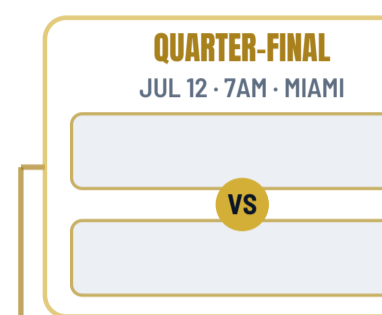

FIFA WORLD CUP 2026

UNITED STATES · CANADA · MEXICO

FINAL

GROUP A

MEXICO · SOUTH AFRICA · SOUTH KOREA · CZECHIA

MEX vs RSA	JUN 12 · 5AM · MEXICO CITY, MEX
KOR vs CZE	JUN 12 · 12PM · GUADALAJARA, MEX
CZE vs RSA	JUN 19 · 2AM · ATLANTA, USA
MEX vs KOR	JUN 19 · 11AM · GUADALAJARA, MEX
CZE vs MEX	JUN 25 · 11AM · MEXICO CITY, MEX
RSA vs KOR	JUN 25 · 11AM · MONTERREY, MEX

GROUP B

CANADA · BOSNIA & HERZ · QATAR · SWITZERLAND

CAN vs BIH	JUN 13 · 5AM · TORONTO, CAN
QAT vs SUI	JUN 14 · 5AM · SF BAY AREA, USA
SUI vs BIH	JUN 19 · 5AM · LOS ANGELES, USA
CAN vs QAT	JUN 19 · 8AM · VANCOUVER, CAN
SUI vs CAN	JUN 25 · 5AM · VANCOUVER, CAN
BIH vs QAT	JUN 25 · 5AM · SEATTLE, USA