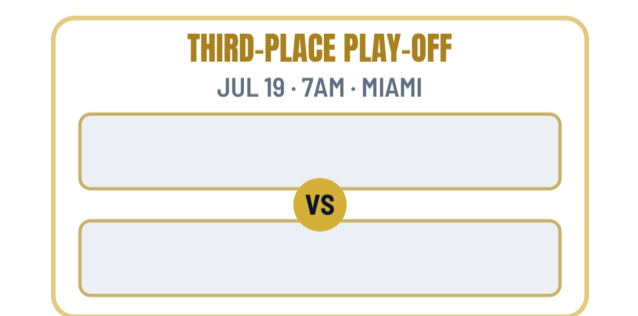

FIFA WORLD CUP 2026

UNITED STATES · CANADA · MEXICO

FINAL

GROUP A

MEXICO · SOUTH AFRICA · SOUTH KOREA · CZECHIA

MEX vs RSA	JUN 12 · 5AM · MEXICO CITY, MEX
KOR vs CZE	JUN 12 · 12PM · GUADALAJARA, MEX
CZE vs RSA	JUN 19 · 2AM · ATLANTA, USA
MEX vs KOR	JUN 19 · 11AM · GUADALAJARA, MEX
CZE vs MEX	JUN 25 · 11AM · MEXICO CITY, MEX
RSA vs KOR	JUN 25 · 11AM · MONTERREY, MEX

GROUP B

CANADA · BOSNIA & HERZ · QATAR · SWITZERLAND

CAN vs BIH	JUN 13 · 5AM · TORONTO, CAN
QAT vs SUI	JUN 14 · 5AM · SF BAY AREA, USA
SUI vs BIH	JUN 19 · 5AM · LOS ANGELES, USA
CAN vs QAT	JUN 19 · 8AM · VANCOUVER, CAN
SUI vs CAN	JUN 25 · 5AM · VANCOUVER, CAN
BIH vs QAT	JUN 25 · 5AM · SEATTLE, USA