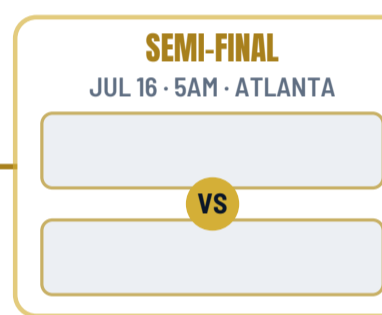

FIFA WORLD CUP 2026

UNITED STATES · CANADA · MEXICO

FINAL

GROUP A

MEXICO · SOUTH AFRICA · SOUTH KOREA · CZECHIA

MEX vs RSA	JUN 12 · 5AM · MEXICO CITY, MEX
KOR vs CZE	JUN 12 · 12PM · GUADALAJARA, MEX
CZE vs RSA	JUN 19 · 2AM · ATLANTA, USA
MEX vs KOR	JUN 19 · 11AM · GUADALAJARA, MEX
CZE vs MEX	JUN 25 · 11AM · MEXICO CITY, MEX
RSA vs KOR	JUN 25 · 11AM · MONTERREY, MEX

GROUP B

CANADA · BOSNIA & HERZ · QATAR · SWITZERLAND

CAN vs BIH	JUN 13 · 5AM · TORONTO, CAN
QAT vs SUI	JUN 14 · 5AM · SF BAY AREA, USA
SUI vs BIH	JUN 19 · 5AM · LOS ANGELES, USA
CAN vs QAT	JUN 19 · 8AM · VANCOUVER, CAN
SUI vs CAN	JUN 25 · 5AM · VANCOUVER, CAN
BIH vs QAT	JUN 25 · 5AM · SEATTLE, USA