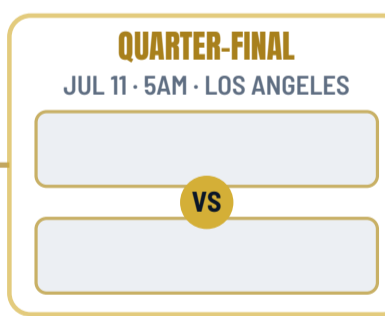

FIFA WORLD CUP 2026

UNITED STATES · CANADA · MEXICO

FINAL

GROUP A

MEXICO · SOUTH AFRICA · SOUTH KOREA · CZECHIA

MEX vs RSA	JUN 12 · 5AM · MEXICO CITY, MEX
KOR vs CZE	JUN 12 · 12PM · GUADALAJARA, MEX
CZE vs RSA	JUN 19 · 2AM · ATLANTA, USA
MEX vs KOR	JUN 19 · 11AM · GUADALAJARA, MEX
CZE vs MEX	JUN 25 · 11AM · MEXICO CITY, MEX
RSA vs KOR	JUN 25 · 11AM · MONTERREY, MEX

GROUP B

CANADA · BOSNIA & HERZ · QATAR · SWITZERLAND

CAN vs BIH	JUN 13 · 5AM · TORONTO, CAN
QAT vs SUI	JUN 14 · 5AM · SF BAY AREA, USA
SUI vs BIH	JUN 19 · 5AM · LOS ANGELES, USA
CAN vs QAT	JUN 19 · 8AM · VANCOUVER, CAN
SUI vs CAN	JUN 25 · 5AM · VANCOUVER, CAN
BIH vs QAT	JUN 25 · 5AM · SEATTLE, USA