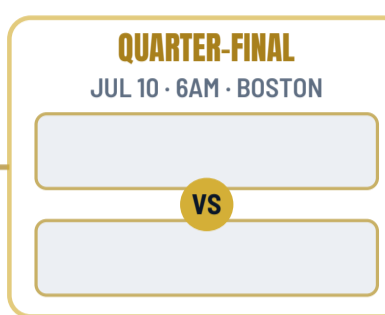

FIFA WORLD CUP 2026

UNITED STATES · CANADA · MEXICO

FINAL

GROUP A

MEXICO · SOUTH AFRICA · SOUTH KOREA · CZECHIA

MEX vs RSA	JUN 12 · 5AM · MEXICO CITY, MEX
KOR vs CZE	JUN 12 · 12PM · GUADALAJARA, MEX
CZE vs RSA	JUN 19 · 2AM · ATLANTA, USA
MEX vs KOR	JUN 19 · 11AM · GUADALAJARA, MEX
CZE vs MEX	JUN 25 · 11AM · MEXICO CITY, MEX
RSA vs KOR	JUN 25 · 11AM · MONTERREY, MEX

GROUP B

CANADA · BOSNIA & HERZ · QATAR · SWITZERLAND

CAN vs BIH	JUN 13 · 5AM · TORONTO, CAN
QAT vs SUI	JUN 14 · 5AM · SF BAY AREA, USA
SUI vs BIH	JUN 19 · 5AM · LOS ANGELES, USA
CAN vs QAT	JUN 19 · 8AM · VANCOUVER, CAN
SUI vs CAN	JUN 25 · 5AM · VANCOUVER, CAN
BIH vs QAT	JUN 25 · 5AM · SEATTLE, USA