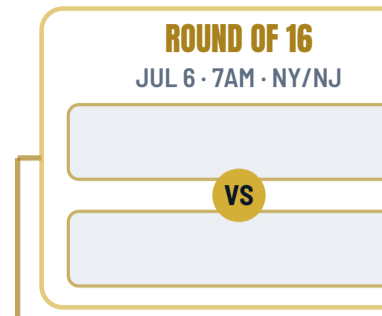

FIFA WORLD CUP 2026

UNITED STATES · CANADA · MEXICO

FINAL

GROUP A

MEXICO · SOUTH AFRICA · SOUTH KOREA · CZECHIA

MEX vs RSA	JUN 12 · 5AM · MEXICO CITY, MEX
KOR vs CZE	JUN 12 · 12PM · GUADALAJARA, MEX
CZE vs RSA	JUN 19 · 2AM · ATLANTA, USA
MEX vs KOR	JUN 19 · 11AM · GUADALAJARA, MEX
CZE vs MEX	JUN 25 · 11AM · MEXICO CITY, MEX
RSA vs KOR	JUN 25 · 11AM · MONTERREY, MEX

GROUP B

CANADA · BOSNIA & HERZ · QATAR · SWITZERLAND

CAN vs BIH	JUN 13 · 5AM · TORONTO, CAN
QAT vs SUI	JUN 14 · 5AM · SF BAY AREA, USA
SUI vs BIH	JUN 19 · 5AM · LOS ANGELES, USA
CAN vs QAT	JUN 19 · 8AM · VANCOUVER, CAN
SUI vs CAN	JUN 25 · 5AM · VANCOUVER, CAN
BIH vs QAT	JUN 25 · 5AM · SEATTLE, USA