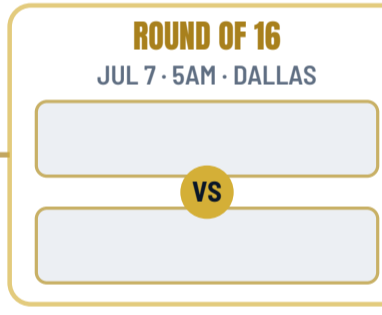

FIFA WORLD CUP 2026

UNITED STATES · CANADA · MEXICO

FINAL

GROUP A

MEXICO · SOUTH AFRICA · SOUTH KOREA · CZECHIA

MEX vs RSA	JUN 12 · 5AM · MEXICO CITY, MEX
KOR vs CZE	JUN 12 · 12PM · GUADALAJARA, MEX
CZE vs RSA	JUN 19 · 2AM · ATLANTA, USA
MEX vs KOR	JUN 19 · 11AM · GUADALAJARA, MEX
CZE vs MEX	JUN 25 · 11AM · MEXICO CITY, MEX
RSA vs KOR	JUN 25 · 11AM · MONTERREY, MEX

GROUP B

CANADA · BOSNIA & HERZ · QATAR · SWITZERLAND

CAN vs BIH	JUN 13 · 5AM · TORONTO, CAN
QAT vs SUI	JUN 14 · 5AM · SF BAY AREA, USA
SUI vs BIH	JUN 19 · 5AM · LOS ANGELES, USA
CAN vs QAT	JUN 19 · 8AM · VANCOUVER, CAN
SUI vs CAN	JUN 25 · 5AM · VANCOUVER, CAN
BIH vs QAT	JUN 25 · 5AM · SEATTLE, USA